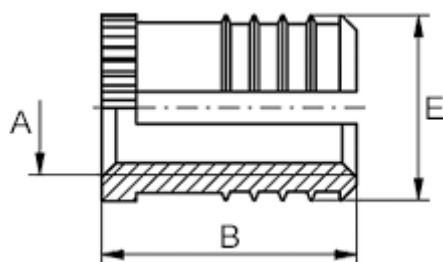

# Data Sheet

Article number: 12812000020800  
Description: KLEE-coil 812 000 020.800  
M2 Brass

## Measures

---

Female thread A	= M2
Length B	= 4.0
Min distance to edge	= 2.0
Number of cramping feathers	= 2
Outer diameter E	= 3.00
Recommended bore diameter	= 3.2 max + 0.04 conicity